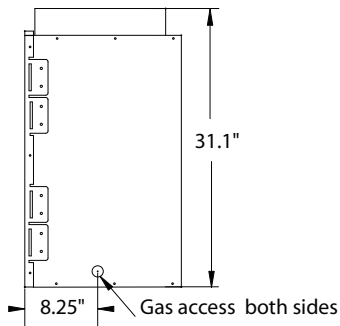

# SPARK Fire Ribbon Vent Free 3 ft

Right Side view

Front view

Topview

**Model No.**

53

**Interior opening**

36"W x 18.5"H

**Exterior dimensions**

41"W x 31.1"H x 18"D

**Gas type\***

Natural or LP/propane

**Gas connection**

½" connector

**On/off\***

Remote control or wall switch