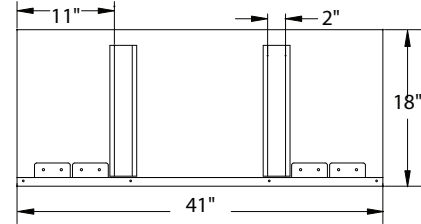

# SPARK Fire Ribbon Vent Free 3 ft

Right Side view

Front view

Topview

**Model No.**

53

**Interior opening**

36"W x 18.5"H

**Exterior dimensions**

41"W x 31.1"H x 18"D

**Gas type\***

Natural or LP/propane

**Gas connection**

½" connector

**On/off\***

Remote control or wall switch