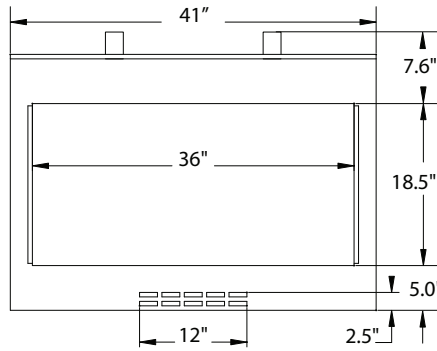

# SPARK Fire Ribbon Vent Free 3 ft

Right Side view

Front view

Topview

**Model No.**

53

**Interior opening**

36"W x 18.5"H

**Exterior dimensions**

41"W x 31.1"H x 18"D

**Gas type\***

Natural or LP/propane

**Gas connection**

½" connector

**On/off\***

Remote control or wall switch