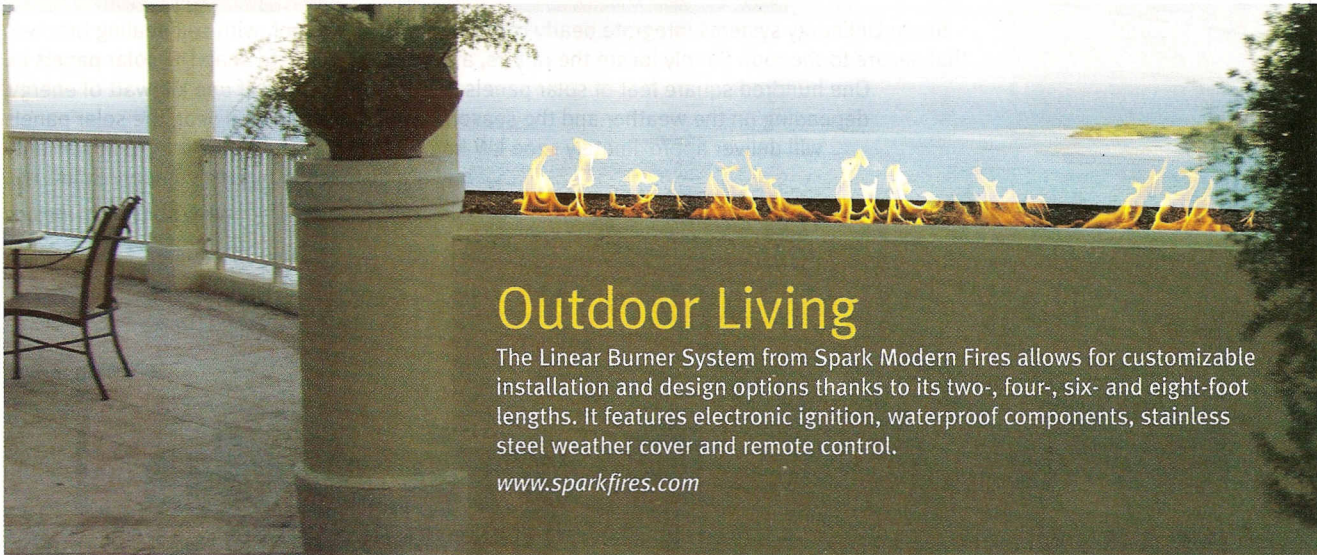

Spotlight *Catch a fire*

Modern Wood Burning

The Wittus Cubic series brings a minimalist, contemporary feel to the wood burning fireplace. There are six models of varying sizes, with floor models ranging from seven feet to 3.5 feet high, while others are attached to a wall or corner. The product boasts high combustion temperatures and fuel efficiency as well as low atmospheric emissions.

www.wittus.com

Outdoor Living

The Linear Burner System from Spark Modern Fires allows for customizable installation and design options thanks to its two-, four-, six- and eight-foot lengths. It features electronic ignition, waterproof components, stainless steel weather cover and remote control.

www.sparkfires.com