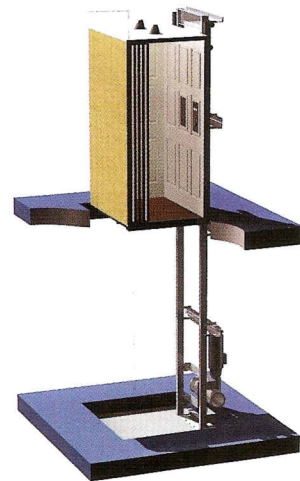

40 The new 17-kilowatt air-cooled

standby generator 17RES from **Kohler Power Systems** is fueled by either natural gas or liquid propane. It's powered by the company's new 38-hp Command Pro engine. For more info circle #40

41 Spark Modern Fires

announces a totally new modular burner system called The Linear Burner. Designers can create any length from 24 to 96 in. in 1-ft. increments. And choose from variable multiple views: one-sided, two-sided, three-sided, or completely open with an overhead vent. The system is versatile, flexible and endlessly designable, allowing the fireplace to truly reflect the mood of the room. For more info circle #41

42 The Elite

residential elevator from **Matot Inc.** is available with the machine mounted on the back of the guide rail system and can be located at any floor. It offers a machine roomless home elevator, where the machine takes up no space on the footprint of the home. For more info circle #42