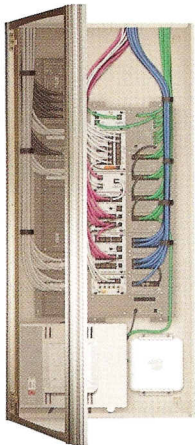

34 Vantage/Legrand

announces the ProLan Series of structured wiring solutions. The new product offers a centralized hub to organize and distribute structured wiring for security cameras, cable/SAT television, computer networks, Internet service, telephone systems, multiroom AV and more. For more info circle #34